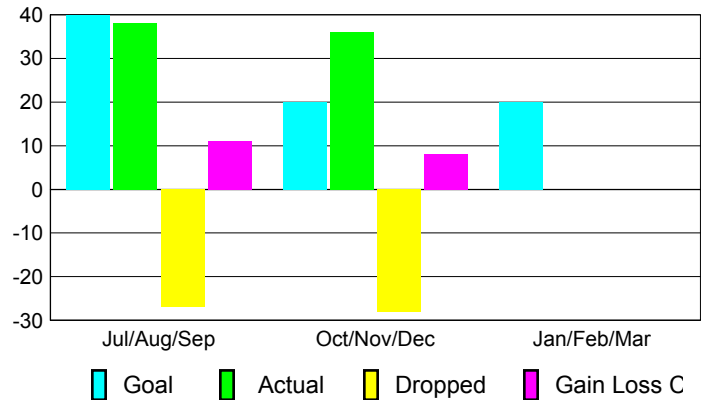

Club Results 2012-2013

Goal, New, Dropped, Gain/Loss

Comparison of Club Gain/Loss

Current Year Compared to the Previous Year

YTD Status Quo Clubs 2012-2013

Status Quo Clubs Compared to Status Quo Members

MEMBERSHIP

Membership Results 2012-2013

Membership 2011-2012

Month	Net Memb Goal	Actual New Memb	Actual Dropped Memb	Gain/Loss of Memb	Gain/Loss of Memb
Jul/Aug/Sep	40	38	-27	11	-1
Oct/Nov/Dec	20	36	-28	8	6
Jan/Feb/Mar	20				-3
Totals	80	74	-55	19	2

Membership Results 2012-2013

Goal, New, Dropped, Gain/Loss

Comparison of Membership Gain/Loss

Current Year Compared to the Previous Year

Gender Comparison 2012-2013

Jul/Aug/Sep

Oct/Nov/Dec

Jan/Feb/Mar