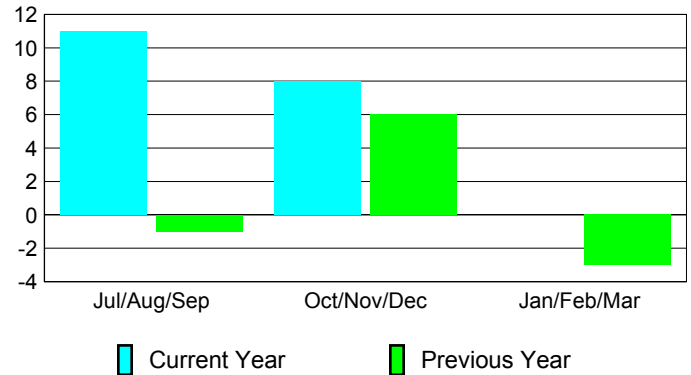

Club Results 2012-2013

Goal, New, Dropped, Gain/Loss

Comparison of Club Gain/Loss

Current Year Compared to the Previous Year

YTD Status Quo Clubs 2012-2013

Status Quo Clubs Compared to Status Quo Members

MEMBERSHIP

Membership Results 2012-2013

Membership 2011-2012

Month	Net Memb Goal	Actual New Memb	Actual Dropped Memb	Gain/Loss of Memb	Gain/Loss of Memb
Jul/Aug/Sep	40	38	-27	11	-1
Oct/Nov/Dec	20	36	-28	8	6
Jan/Feb/Mar	20				-3
Totals	80	74	-55	19	2

Membership Results 2012-2013

Goal, New, Dropped, Gain/Loss

Comparison of Membership Gain/Loss

Current Year Compared to the Previous Year

Gender Comparison 2012-2013

Jul/Aug/Sep

Oct/Nov/Dec

Jan/Feb/Mar